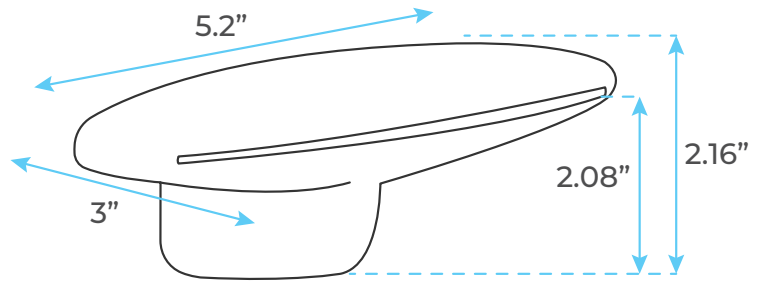

WATERFALL BATHROOM BATHTUB GOLD FINISH DUAL HANDLE BATHROOM FAUCET SPECS

Size:

Specifications

- Faucet Type: Bathroom Sink Faucet
- Features: Waterfall
- Installation Type: Widespread
- Installation Holes Three Holes
- Number Of Handles Two Handles
- Finish Nickel
- Style Contemporary
- Cold and Hot Switch Yes
- Valve Type Brass Valve

will the faucet fit my sink?